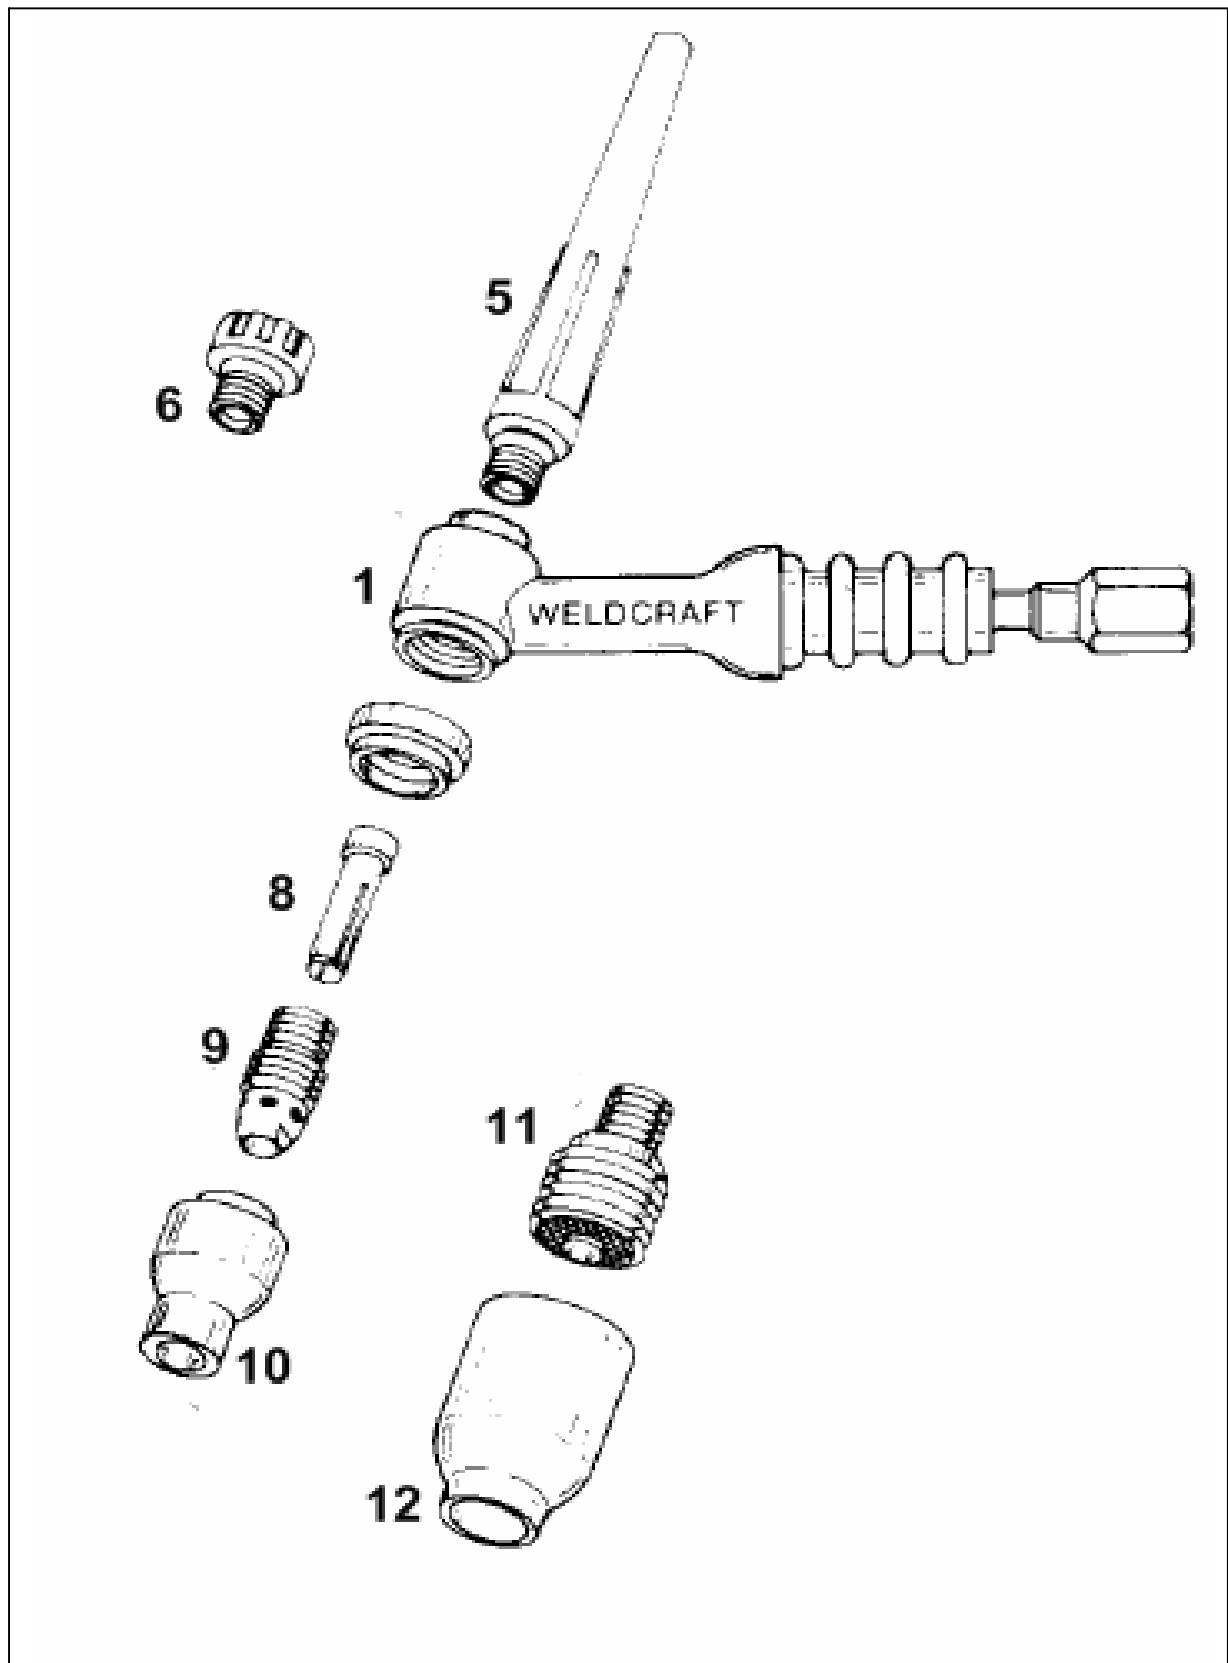

TOT-GARAI, S. L.

WELDCRAFT WP-9

PISTOLA TIG WELDCRAFT WP-9

<u>Posicion</u>	<u>IDComponente</u>	<u>DescArticulo</u>
000	TW00001000	ANTORCHA TIG WP9-4 M. EM
001	TW00024000	CUELLO TIG WP 9
005	TW00133000	TAPON LARGO TIG WP 9-20 41V24
006	TW00131000	TAPON CORTO TIG WP 9-20 41V33
008	TW00095000	PORTA-TUGSTENOS TIG WP 20 13N23 DE 2,4 MM.
009	TW00119000	DISTRIBUIDOR TIG WP 9-20 13N28 DE 2,4 MM.
009	TW00121000	DISTRIBUIDOR TIG WP 9-20 13N29 DE 3,2 MM.
010	TW00069000	TOBERA TIG WP 13N08 9-20
010	TW00071000	TOBERA TIG WP 13N09 9-20
010	TW00073000	TOBERA TIG WP 13N10 9-20
010	TW00075000	TOBERA TIG WP 13N11 9-20
011	TW00123000	DISTRIBUIDOR GASLINSE TIG WP 22 45V45 DE 3,2 MM.
012	TW00083000	TOBERA TIG GASLINSE WP 53N60 9-20