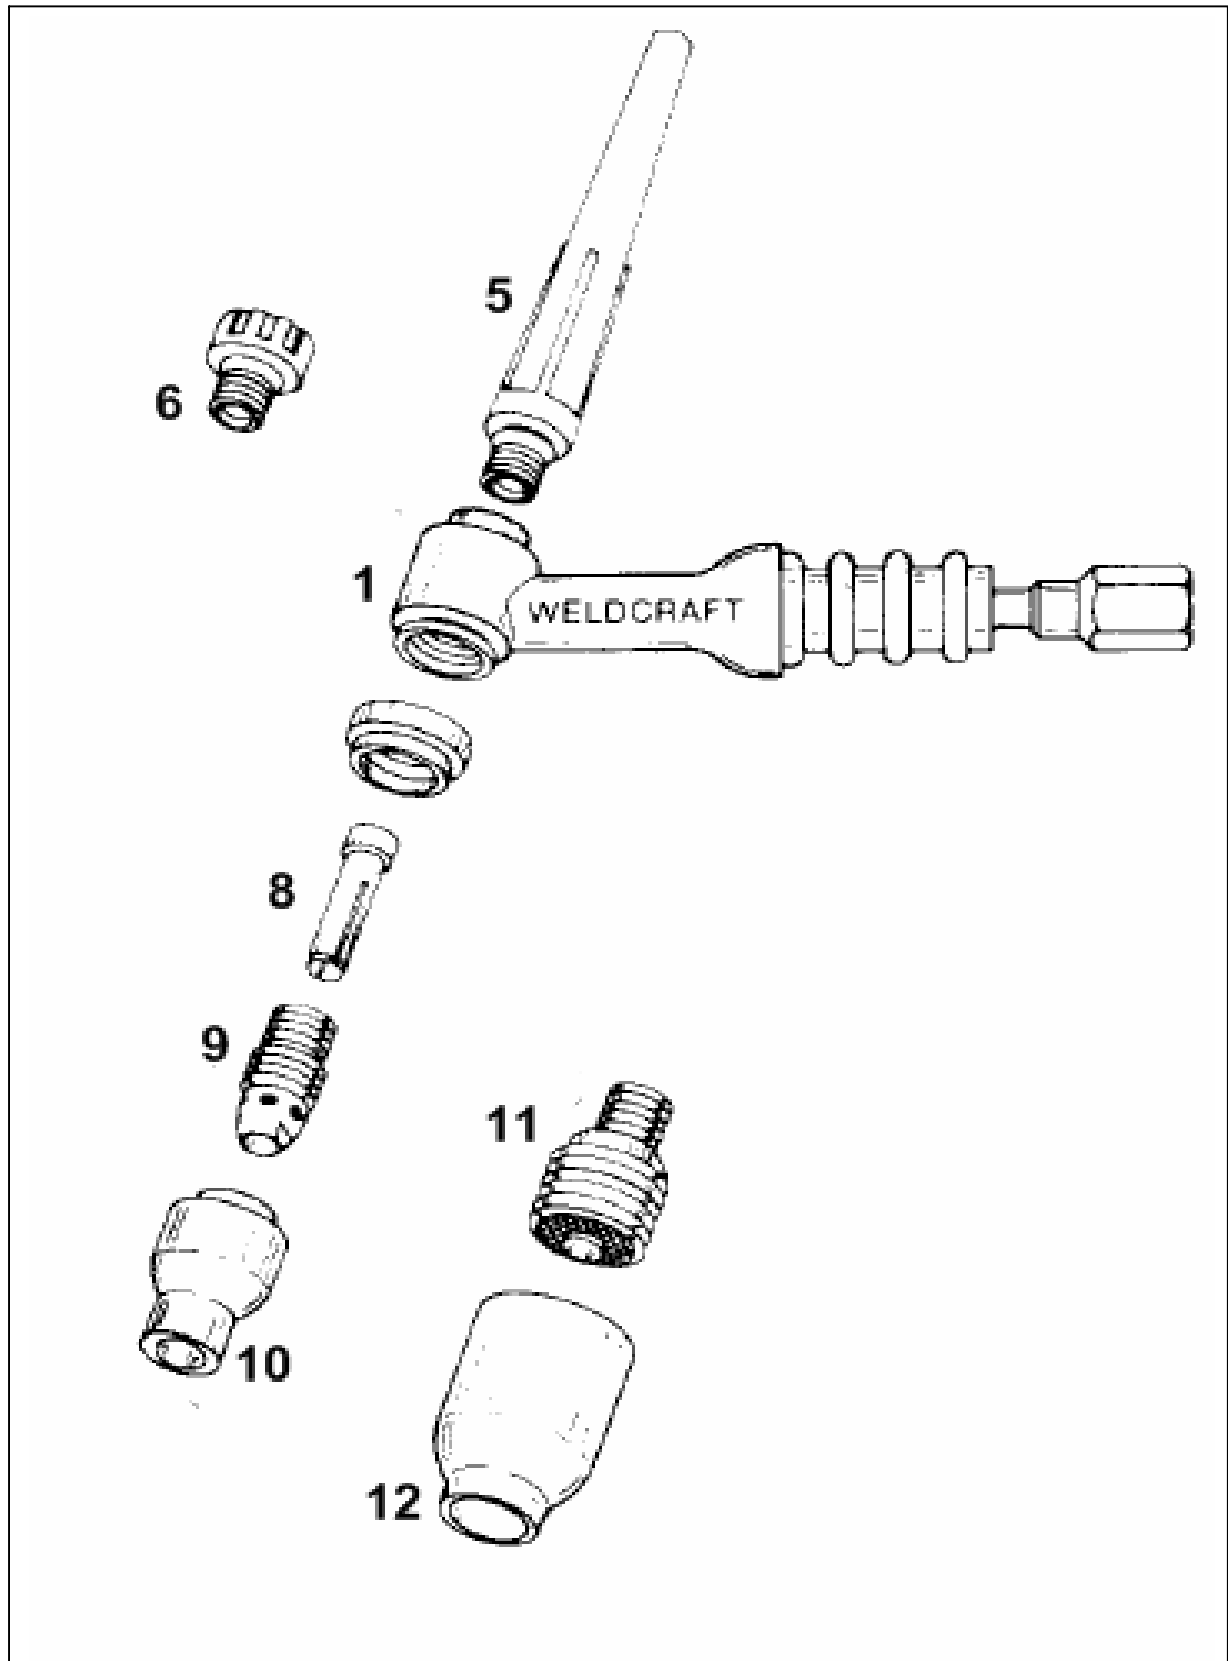

TOT-GARAI, S. L.

WELDCRAFT WP-9

PISTOLA TIG WELDCRAFT WP-9

<u>Posicion</u>	<u>IDComponente</u>	<u>DescArticulo</u>
000	TW00001000	ANTORCHA TIG WP9-4 M. EM
001	TW00024000	CUELLO TIG WP 9
005	TW00133000	TAPON LARGO TIG WP 9-20 41V24
006	TW00131000	TAPON CORTO TIG WP 9-20 41V33
008	TW00095000	PORTA-TUGSTENOS TIG WP 20 13N23 DE 2,4 MM.
009	TW00119000	DISTRIBUIDOR TIG WP 9-20 13N28 DE 2,4 MM.
009	TW00121000	DISTRIBUIDOR TIG WP 9-20 13N29 DE 3,2 MM.
010	TW00069000	TOBERA TIG WP 13N08 9-20
010	TW00071000	TOBERA TIG WP 13N09 9-20
010	TW00073000	TOBERA TIG WP 13N10 9-20
010	TW00075000	TOBERA TIG WP 13N11 9-20
011	TW00123000	DISTRIBUIDOR GASLINSE TIG WP 22 45V45 DE 3,2 MM.
012	TW00083000	TOBERA TIG GASLINSE WP 53N60 9-20