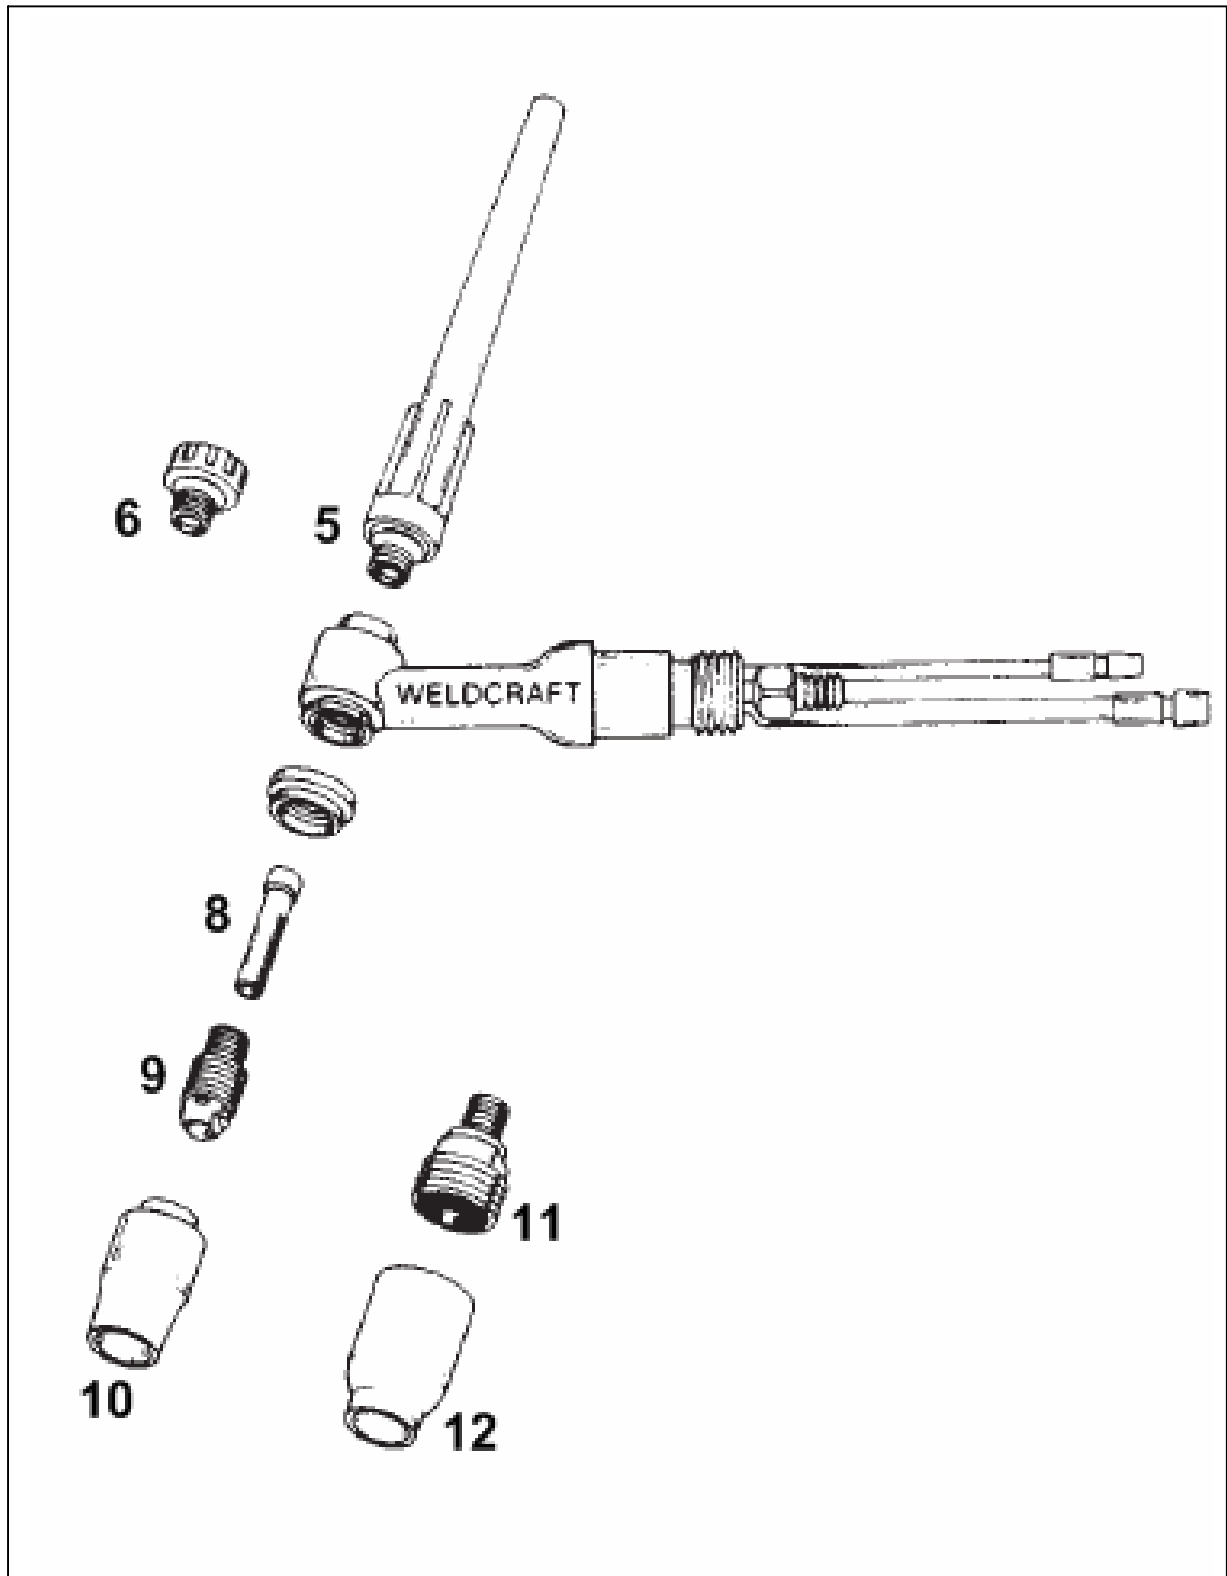

TOT-GARAI, S. L.

WELDCRAFT WP-20

PISTOLA TIG WELDCRAFT WP-20

<u>Posicion</u>	<u>IDComponente</u>	<u>DescArticulo</u>
000	TW00023000	ANTORCHA TIG WP 20-4 M. SI
005	TW00133000	TAPON LARGO TIG WP 9-20 41V24
006	TW00131000	TAPON CORTO TIG WP 9-20 41V33
008	TW00095000	PORTA-TUGSTENOS TIG WP 20 13N23 DE 2,4 MM.
009	TW00119000	DISTRIBUIDOR TIG WP 9-20 13N28 DE 2,4 MM.
009	TW00121000	DISTRIBUIDOR TIG WP 9-20 13N29 DE 3,2 MM.
010	TW00069000	TOBERA TIG WP 13N08 9-20
010	TW00071000	TOBERA TIG WP 13N09 9-20
010	TW00073000	TOBERA TIG WP 13N10 9-20
010	TW00075000	TOBERA TIG WP 13N11 9-20
011	TW00123000	DISTRIBUIDOR GASLINSE TIG WP 22 45V45 DE 3,2 MM.
012	TW00083000	TOBERA TIG GASLINSE WP 53N60 9-20